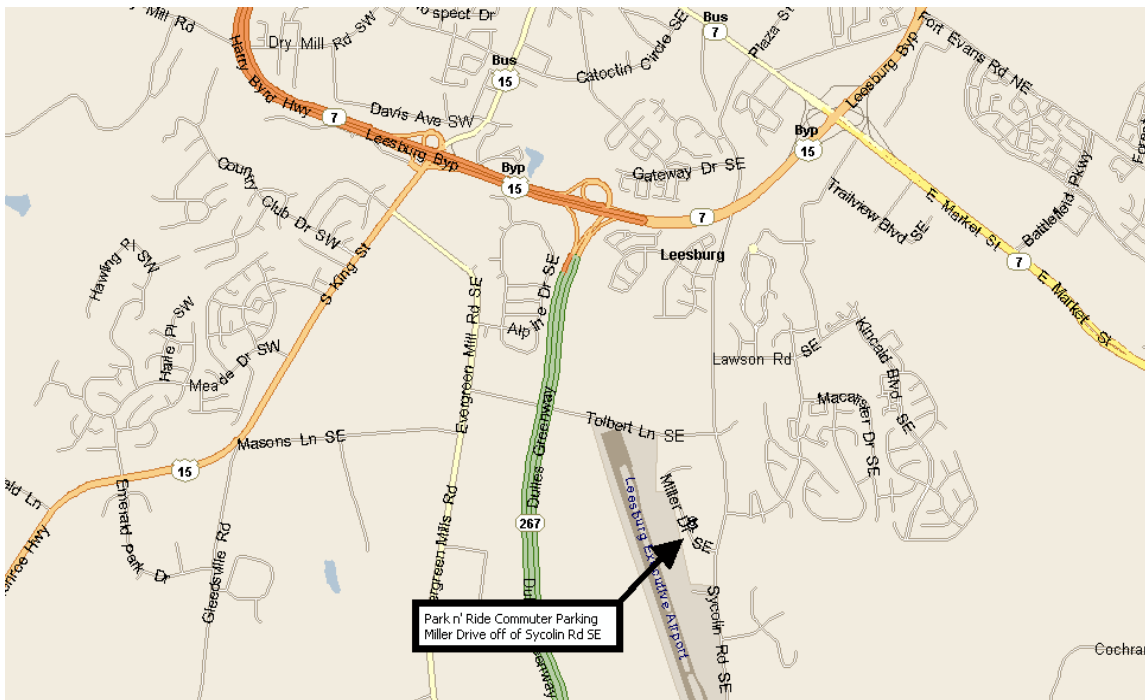

TOURS & CHARTERS

Leesburg, Virginia

Pick-up Location

The Leesburg, Virginia area Pick-up location is at the Com-muter Parking along Miller Drive off of Sycolin Rd SE, near the Leesburg Airpark. Easily accessible from US 15/ VA 7 southern by-pass and the Dulles Greenway.

Occasionally, other pick-up locations may be used for special trips. You will be advised of any change from this location by email, phone or printed flyer with your confirmation.

Thank you, Kewl Tours

KEWL TOURS & CHARTERS