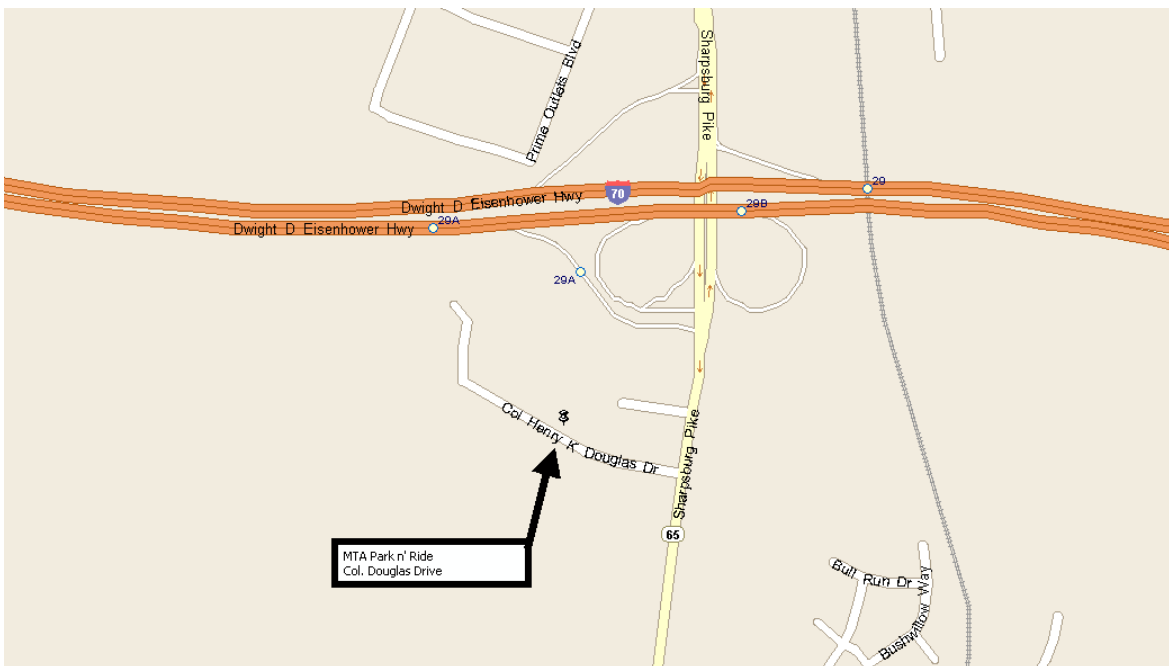

Hagerstown, Maryland

Pick-up Location

The Hagerstown, Maryland location is across from the Sleep Inn on Col. Douglas Dr. This MTA Park n' Ride location is between the Wendy's and the Motor Vehicle Administration.

Occasionally, other pick-up locations may be used for special trips. You will be advised of any change from this location by email, phone or printed flyer with your confirmation.

Thank you, Kewl Tours

KEWL TOURS & CHARTERS