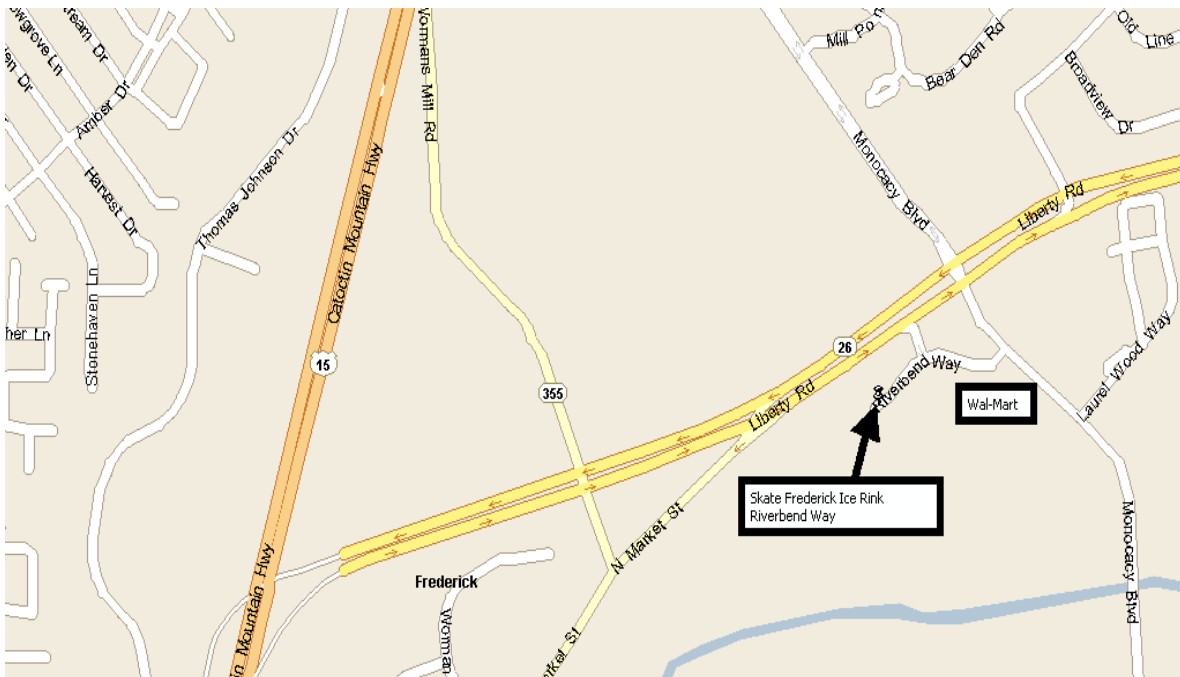

**TOURS & CHARTERS**

**Frederick, Maryland**

**Pick-up Location**

The Frederick, Maryland location is at the Skate Frederick Ice-Skating Rink. This is located on Riverbend Way to the rear of the Wal-Mart off of Monocacy Blvd and Maryland Rte 26. There is a \$1 per day per vehicle charge for the use of this lot. Pay the driver and you will receive a parking permit to place on your dash.