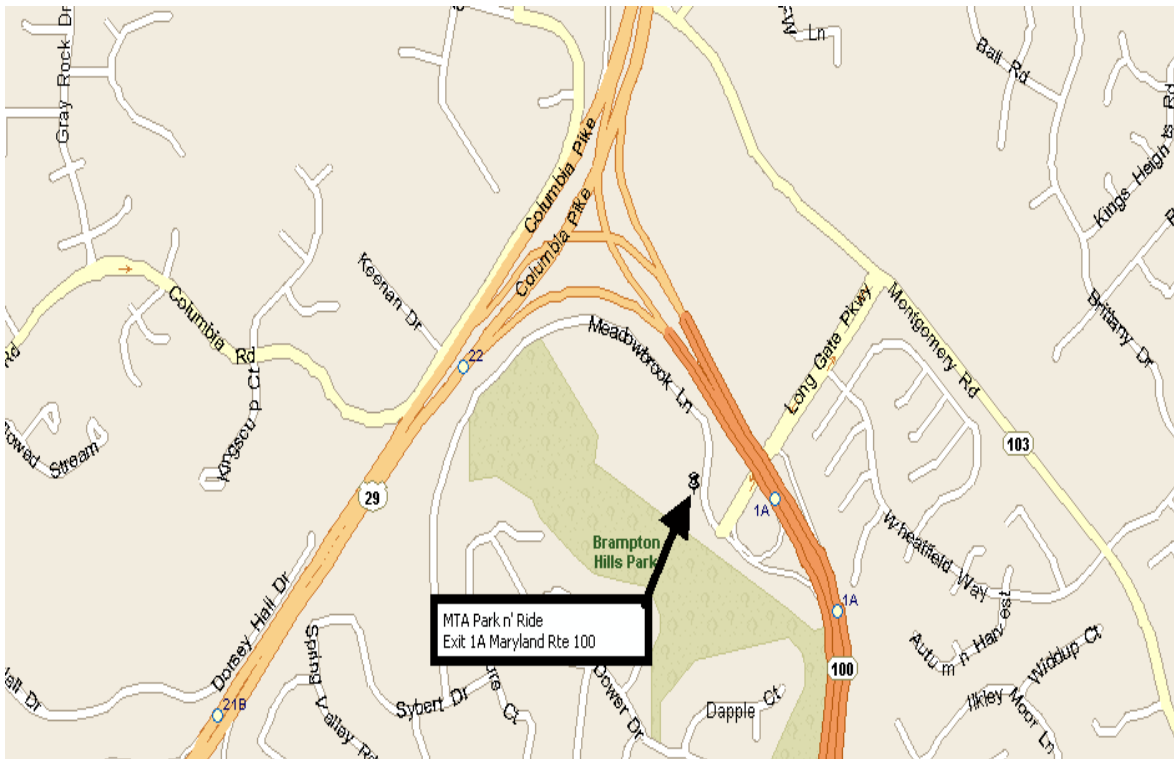

## Ellicott City, Maryland

### Pick-up Location

The Ellicott City, Maryland location is at the MTA Park n' Ride located off of Rte 100 at exit 1A.

Occasionally, other pick-up locations may be used for special trips. You will be advised of any change from this location by email, phone or printed flyer with your confirmation.