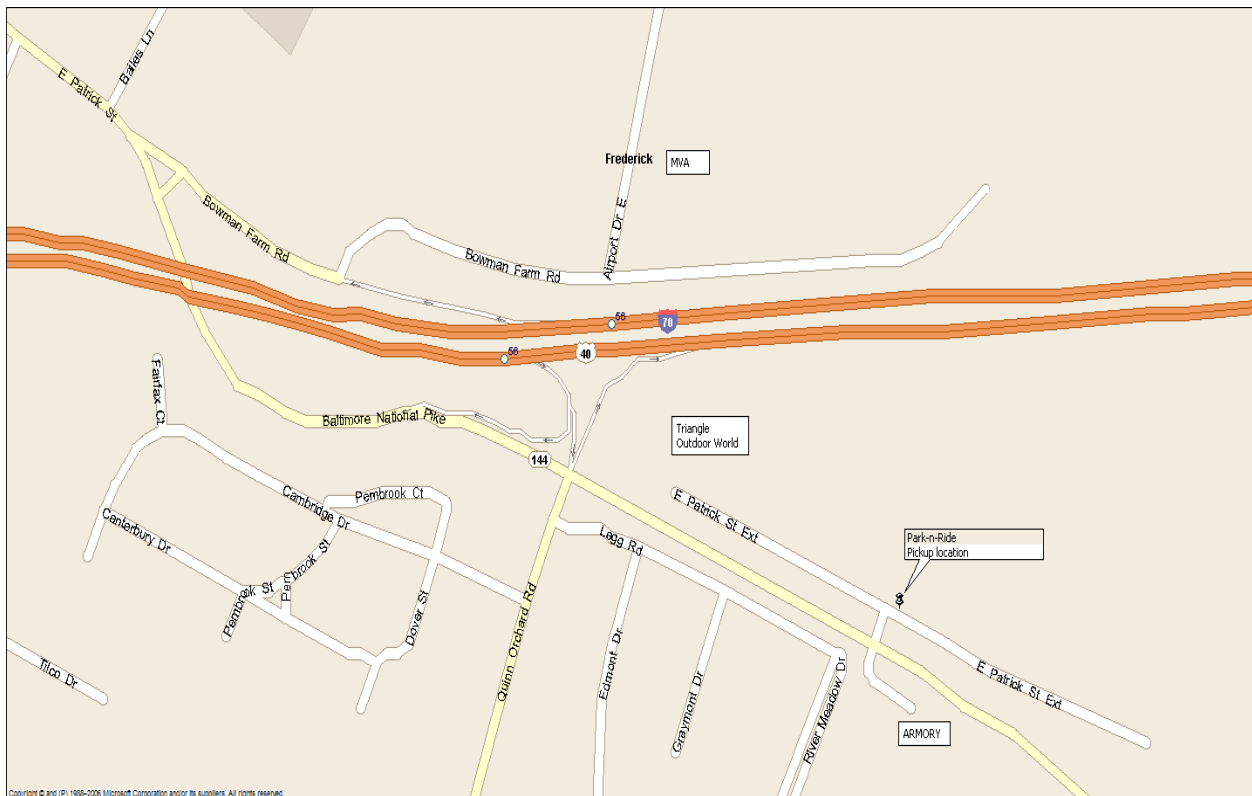

**Frederick, Maryland**

**Pick-up Location**

The Frederick, Maryland location is at the MD Rte 144 E Patrick St.  
Park-n-Ride across from the Maryland National Guard Armory,  
Exit 56 off of I-70 then left and Park-n-Ride is on the left.